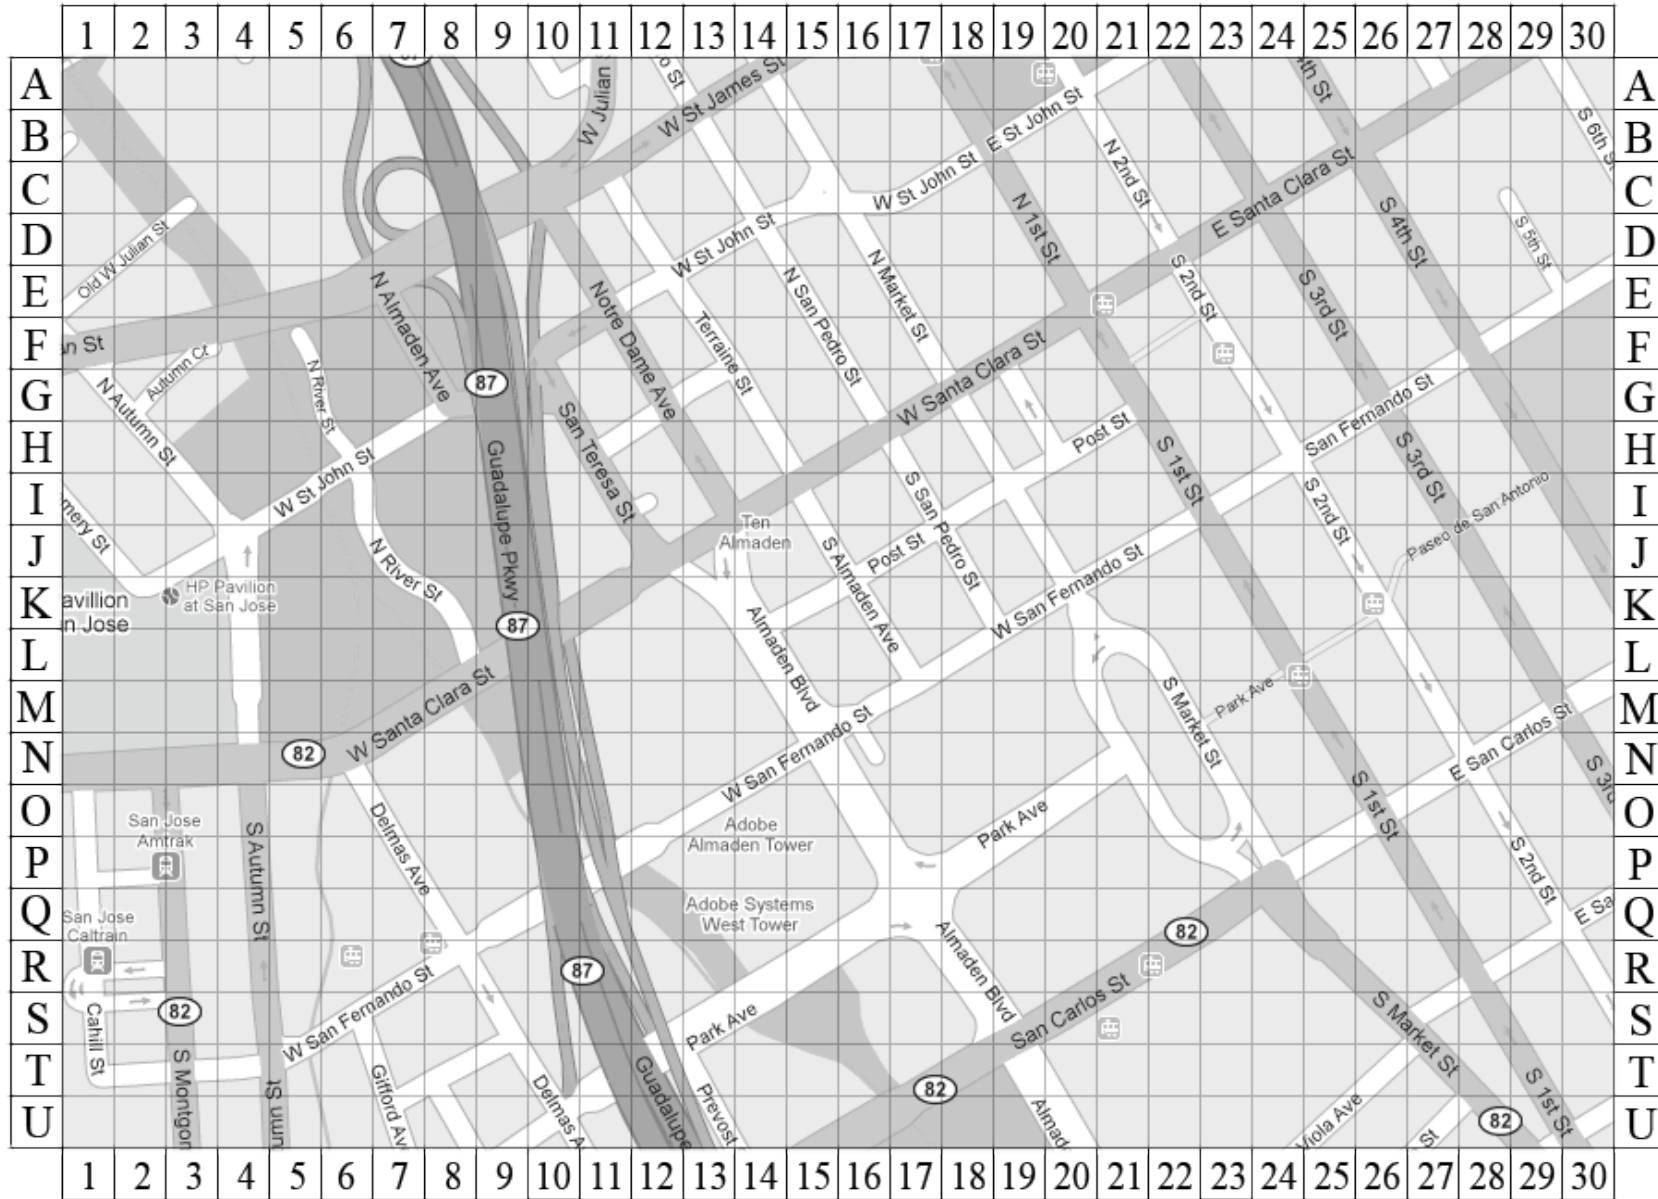

OPERATIONAL MAP

SAN JOSE, CALIFORNIA

THE MAP AND SECTOR NUMBERS ARE **NOT** USED FOR ANY TASKS